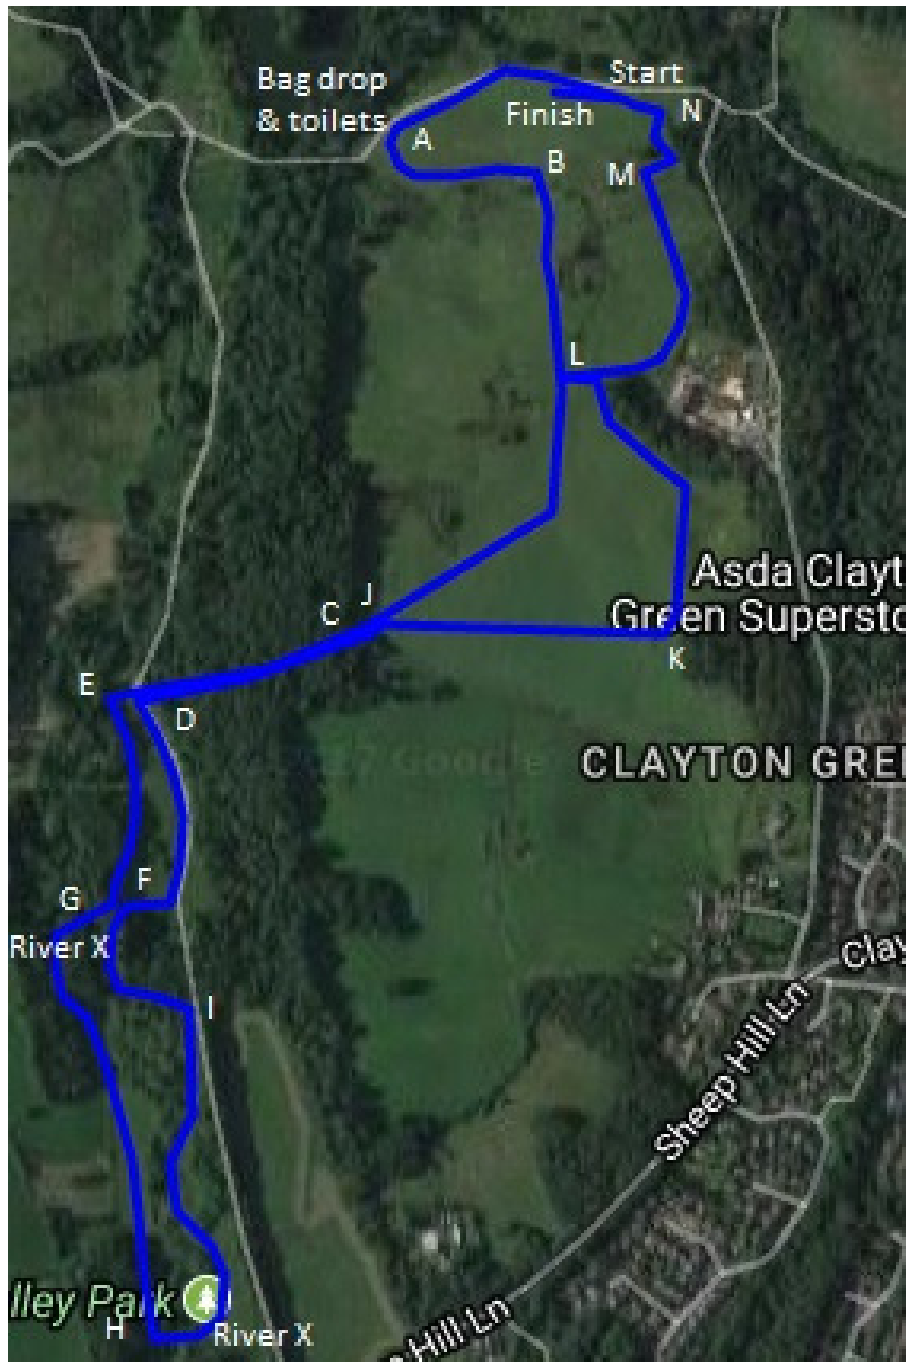

Cuerden Valley Cross Country

Course Description

Race 1 U11 G	1 Medium Lap	Start ABLJKLMN Finish	1.8KM
Race 2 U11 B	1 Medium Lap	Start ABLJKLMN Finish	1.8KM
Race 3 U13 G	1 short lap, 1 medium lap	Start ABLMN + ABLJKLMN Finish	2.7KM
Race 4 U13 B+U15 G	2 medium laps	Start ABLJKLMN x2 Finish	3.6KM
Race 5 U15 B + U17W	2 short laps, 1 medium lap	Start ABLMN x2+ ABLJKLMN Finish	3.7KM
Race 6 U17 M + U20 W + SW + VM + V70 M	1 Medium lap, 1 long lap	Start ABLJKLMN + ABLJCFGHIFDCJKLMN Finish	5.5KM
Race 7 U20M + SM + VM	1 short lap, 1 medium, 2 long laps,	Start ABLMN + ABLJKLMN + ABLJCFGHIFDCJKLMNx2 Finish	10KM

Cuerden Valley Cross Country

Location of Facilities in Cueden Valley

KEY

-  Course
-  Pedestrian routes to course
-  Private road strictly no parking
-  First Aid