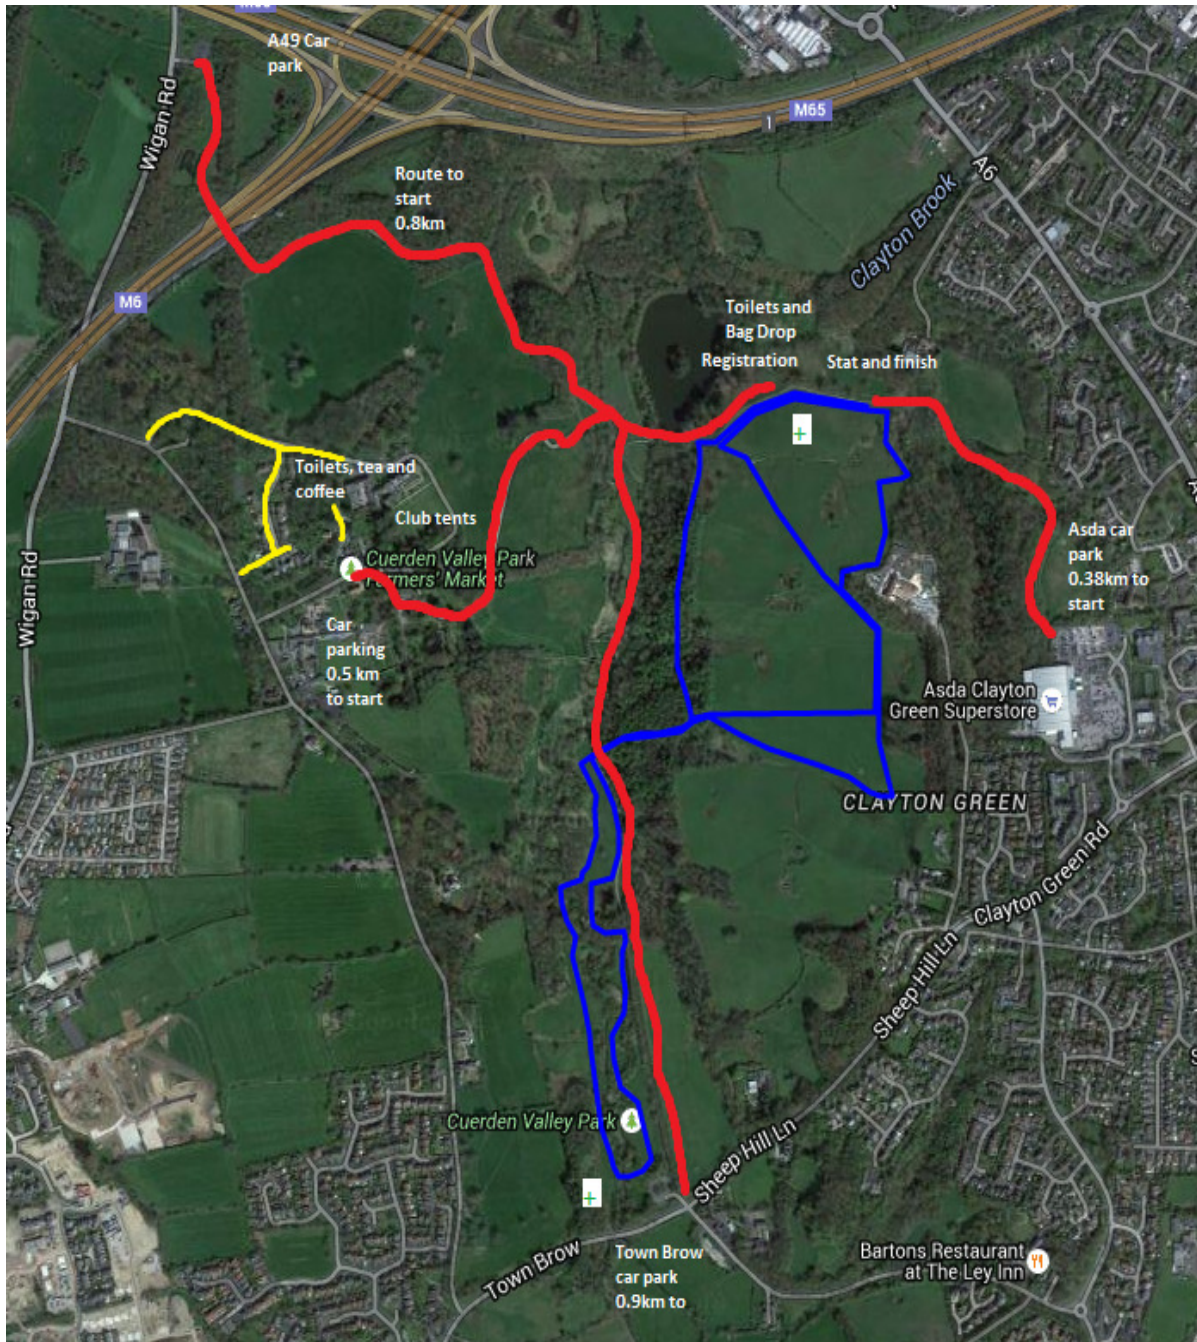

Cuerden Valley Cross Country

Course Description

Race 1 U11 G	1 Medium Lap	Start ABLJKLMN Finish	1.8KM
Race 2 U11 B	1 Medium Lap	Start ABLJKLMN Finish	1.8KM
Race 3 U13 G	1 short lap, 1 medium lap	Start ABLMN + ABLJKLMN Finish	2.7KM
Race 4 U13 B+U15 G	2 medium laps	Start ABLJKLMN x2 Finish	3.6KM
Race 5 U15 B + U17W	2 short laps, 1 medium lap	Start ABLMN x2+ ABLJKLMN Finish	3.7KM
Race 6 U17 M + U20 W + SW + VM + V70 M	1 Medium lap, 1 long lap	Start ABLJKLMN + ABLJCFGHIFDCJKLMN Finish	5.5KM
Race 7 U20M + SM + VM	1 short lap, 1 medium, 2 long laps,	Start ABLMN + ABLJKLMN + ABLJCFGHIFDCJKLMNx2 Finish	10KM

Cuerden Valley Cross Country

Location of Facilities in Cueden Valley

KEY

-  Course
-  Pedestrian routes to course
-  Private road strictly no parking
-  First Aid